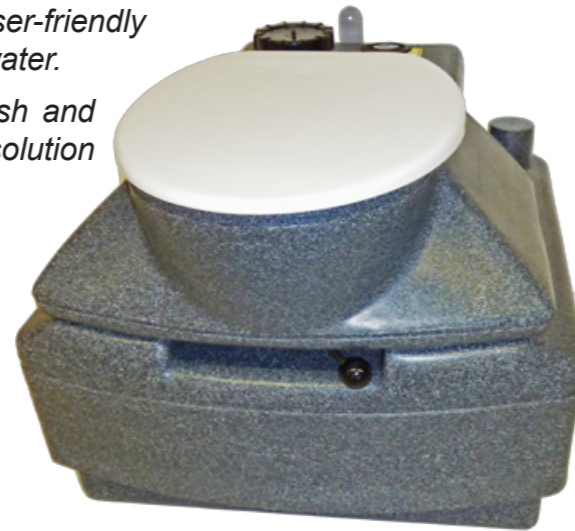

Never put sanitation liquid in the fresh water tank.

*- large-capacity
dry toilet*

WANTO MINI

WANTO MINI - in use

Wanto Mini gives you access to hygienic, user-friendly sanitation - even where there is no running water.

Featuring separate, integrated tanks for fresh and waste water, it offers a comfortable toilet solution anywhere.

Wanto Mini is ideally suited for industrial use, in mines or by road crews.

Economical

Wanto Mini flushes like a normal WC, but uses very little water.

User-friendly

A metal lid at the base of the toilet bowl separates it from the waste tank except during flushing. This shields the user from any unpleasant sights or smells.

Wanto Mini comes with two installation points for ventilation.

Moulded in two pieces, the toilet is very durable. The dark grey colour repels and hides any dirt.

Easy to fasten

Wanto Mini is easily attached to the wall with a standard screw, making it easier to install and move than previously.